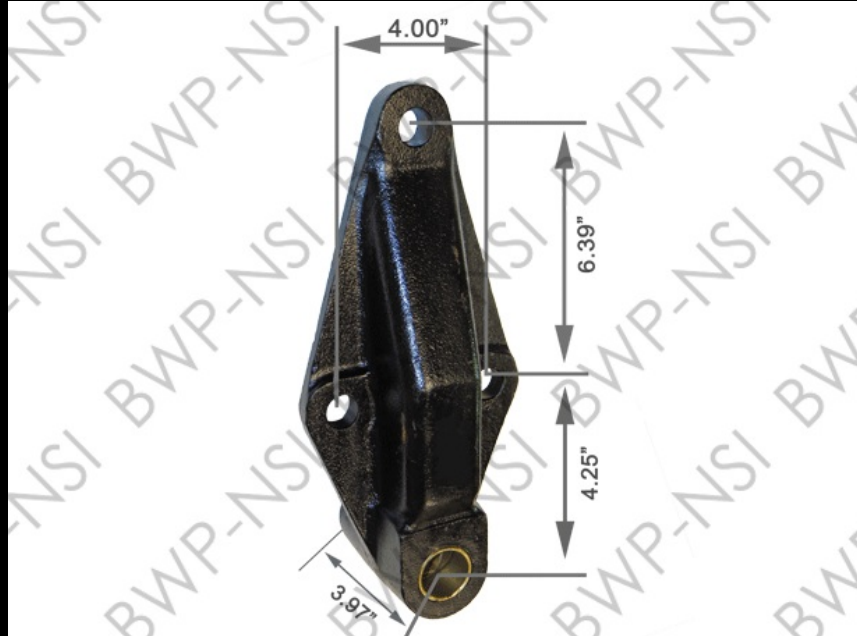

Product of the week

Steer Axle Hangers

PE6A- Steer Axle Rear Hanger
3/4" Bolts

PE8B- Steer Axle Rear Hanger
5/8" Bolts

Replaces: 07222, B11-6030M03,
S1102A

Replaces: 07223, B11-10342,
S1102

Speak to a Salesperson at:
636-629-5800